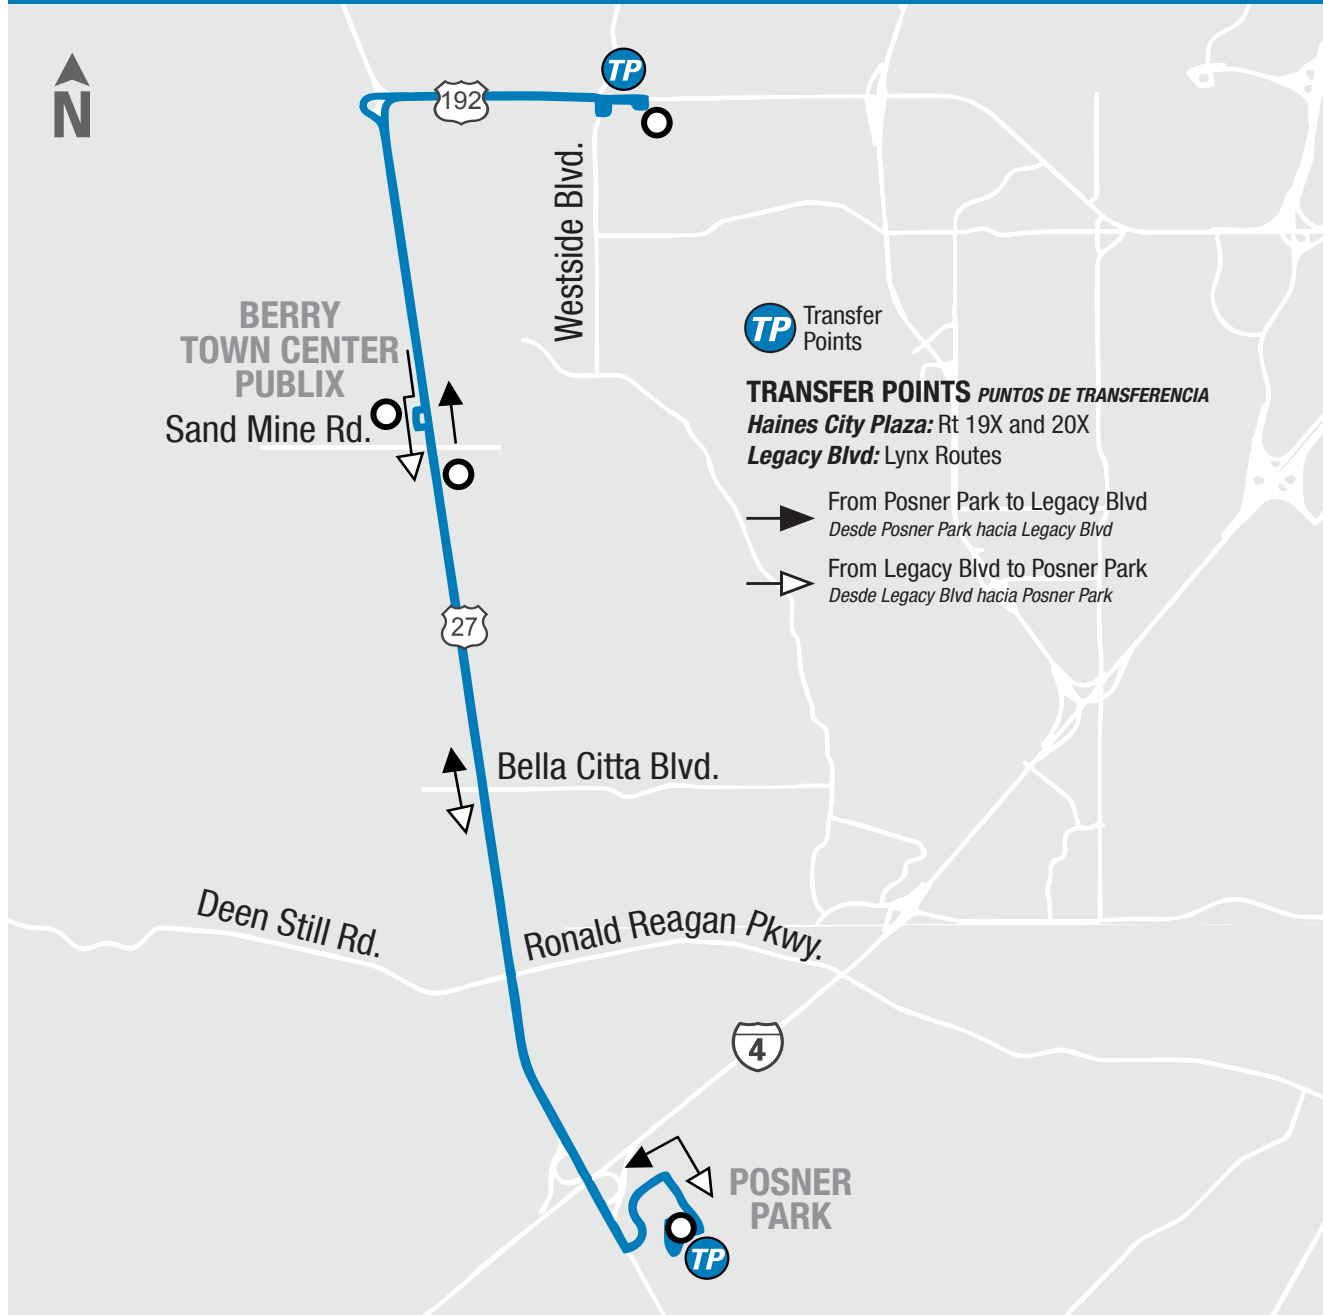

TP Transfer Points

TRANSFER POINTS PUNTOS DE TRANSFERENCIA

Haines City Plaza: Rt 15, 17X and 20X

Walmart in Poinciana: Lynx Routes

➔ From Haines City Plaza to Poinciana
Desde Haines City Plaza hacia Poinciana

➔ From Poinciana to Haines City Plaza
Desde Poinciana hacia Haines City Plaza

18X - POSNER PARK / FOUR CORNERS EXPRESS

NORTHBOUND		
Depart Posner Park	U.S. 27 & Sand Mine Rd.	Arrive at Legacy Blvd.
---	---	---
6:00	6:15	6:26
7:00	7:15	7:26
8:00	8:15	8:26
9:00	9:15	9:26
10:00	10:15	10:26
11:00	11:15	11:26
12:00	12:15	12:26
1:00	1:15	1:26
2:00	2:15	2:26
3:00	3:15	3:26
4:00	4:15	4:26
5:00	5:15	5:26
6:00	6:15	6:26

20X - HAINES CITY / DAVENPORT EXPRESS

Depart Posner Park	Arrive Haines City	Depart Haines City	Arrive Posner Park	Depart Posner Park	Arrive Haines City	Depart Haines City	Arrive Posner Park
TP			TP	TP			TP
EASTBOUND				WESTBOUND			
---	---	5:30	6:00	6:00	6:20	6:25	6:50
5:55	6:20	6:25	6:55	7:00	7:20	7:25	7:50
6:55	7:20	7:25	7:55	8:00	8:20	8:25	8:50
7:55	8:20	8:25	8:55	9:00	9:20	9:25	9:50
8:55	9:20	9:25	9:55	10:00	10:20	10:25	10:50
9:55	10:20	10:25	10:55	11:00	11:20	11:25	11:50
10:55	11:20	11:25	11:55	12:00	12:20	12:25	12:50
11:55	12:20	12:25	12:55	1:00	1:20	1:25	1:50
12:55	1:20	1:25	1:55	2:00	2:20	2:25	2:50
1:55	2:20	2:25	2:55	3:00	3:20	3:25	3:50
2:55	3:20	3:25	3:55	4:00	4:20	4:25	4:50
3:55	4:20	4:25	4:55	5:00	5:20	5:25	5:50
4:55	5:20	5:25	5:55	6:00	6:20	6:25	6:50
5:55	6:20	6:25	6:55				

TP Transfer Points Saturday service times shown in shaded area

TRANSFER POINTS PUNTOS DE TRANSFERENCIA

Haines City Plaza: Rt 15, 16X and 17X

Posner Park: Rt 18X and 19X

- ➔ Eastbound: From Posner Park to Posner Park
Hacia el Este: Desde Posner Park hacia Posner Park
- ➔ Westbound: From Posner Park to Posner Park
Hacia el Oeste: Desde Posner Park hacia Posner Park