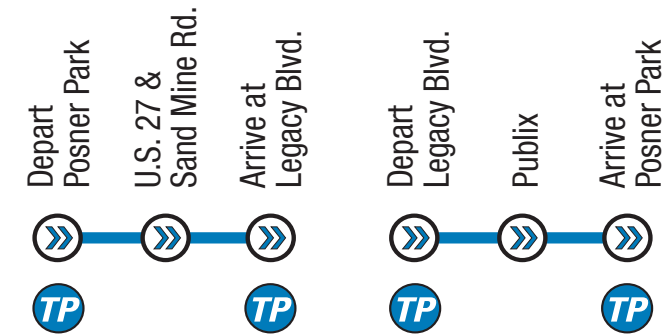

TP Transfer Points

TRANSFER POINTS PUNTOS DE TRANSFERENCIA

Haines City Plaza: Rt 15, 17X and 20X

Walmart in Poinciana: Lynx Routes

➔ From Haines City Plaza to Poinciana
Desde Haines City Plaza hacia Poinciana

➔ From Poinciana to Haines City Plaza
Desde Poinciana hacia Haines City Plaza

18X - POSNER PARK / FOUR CORNERS EXPRESS

NORTHBOUND		
Depart Posner Park	U.S. 27 & Sand Mine Rd.	Arrive at Legacy Blvd.
---	---	---
6:00	6:15	6:26
7:00	7:15	7:26
8:00	8:15	8:26
9:00	9:15	9:26
10:00	10:15	10:26
11:00	11:15	11:26
12:00	12:15	12:26
1:00	1:15	1:26
2:00	2:15	2:26
3:00	3:15	3:26
4:00	4:15	4:26
5:00	5:15	5:26
6:00	6:15	6:26

20X - HAINES CITY / DAVENPORT EXPRESS

Depart Posner Park	Arrive Haines City	Depart Haines City	Arrive Posner Park	Depart Posner Park	Arrive Haines City	Depart Haines City	Arrive Posner Park
TP			TP	TP			TP
EASTBOUND				WESTBOUND			
---	---	5:30	6:00	6:00	6:20	6:25	6:50
5:55	6:20	6:25	6:55	7:00	7:20	7:25	7:50
6:55	7:20	7:25	7:55	8:00	8:20	8:25	8:50
7:55	8:20	8:25	8:55	9:00	9:20	9:25	9:50
8:55	9:20	9:25	9:55	10:00	10:20	10:25	10:50
9:55	10:20	10:25	10:55	11:00	11:20	11:25	11:50
10:55	11:20	11:25	11:55	12:00	12:20	12:25	12:50
11:55	12:20	12:25	12:55	1:00	1:20	1:25	1:50
12:55	1:20	1:25	1:55	2:00	2:20	2:25	2:50
1:55	2:20	2:25	2:55	3:00	3:20	3:25	3:50
2:55	3:20	3:25	3:55	4:00	4:20	4:25	4:50
3:55	4:20	4:25	4:55	5:00	5:20	5:25	5:50
4:55	5:20	5:25	5:55	6:00	6:20	6:25	6:50
5:55	6:20	6:25	6:55				

TP Transfer Points Saturday service times shown in shaded area

TRANSFER POINTS PUNTOS DE TRANSFERENCIA

Haines City Plaza: Rt 15, 16X and 17X

Posner Park: Rt 18X and 19X

- ➔ Eastbound: From Posner Park to Posner Park
Hacia el Este: Desde Posner Park hacia Posner Park
- ➔ Westbound: From Posner Park to Posner Park
Hacia el Oeste: Desde Posner Park hacia Posner Park