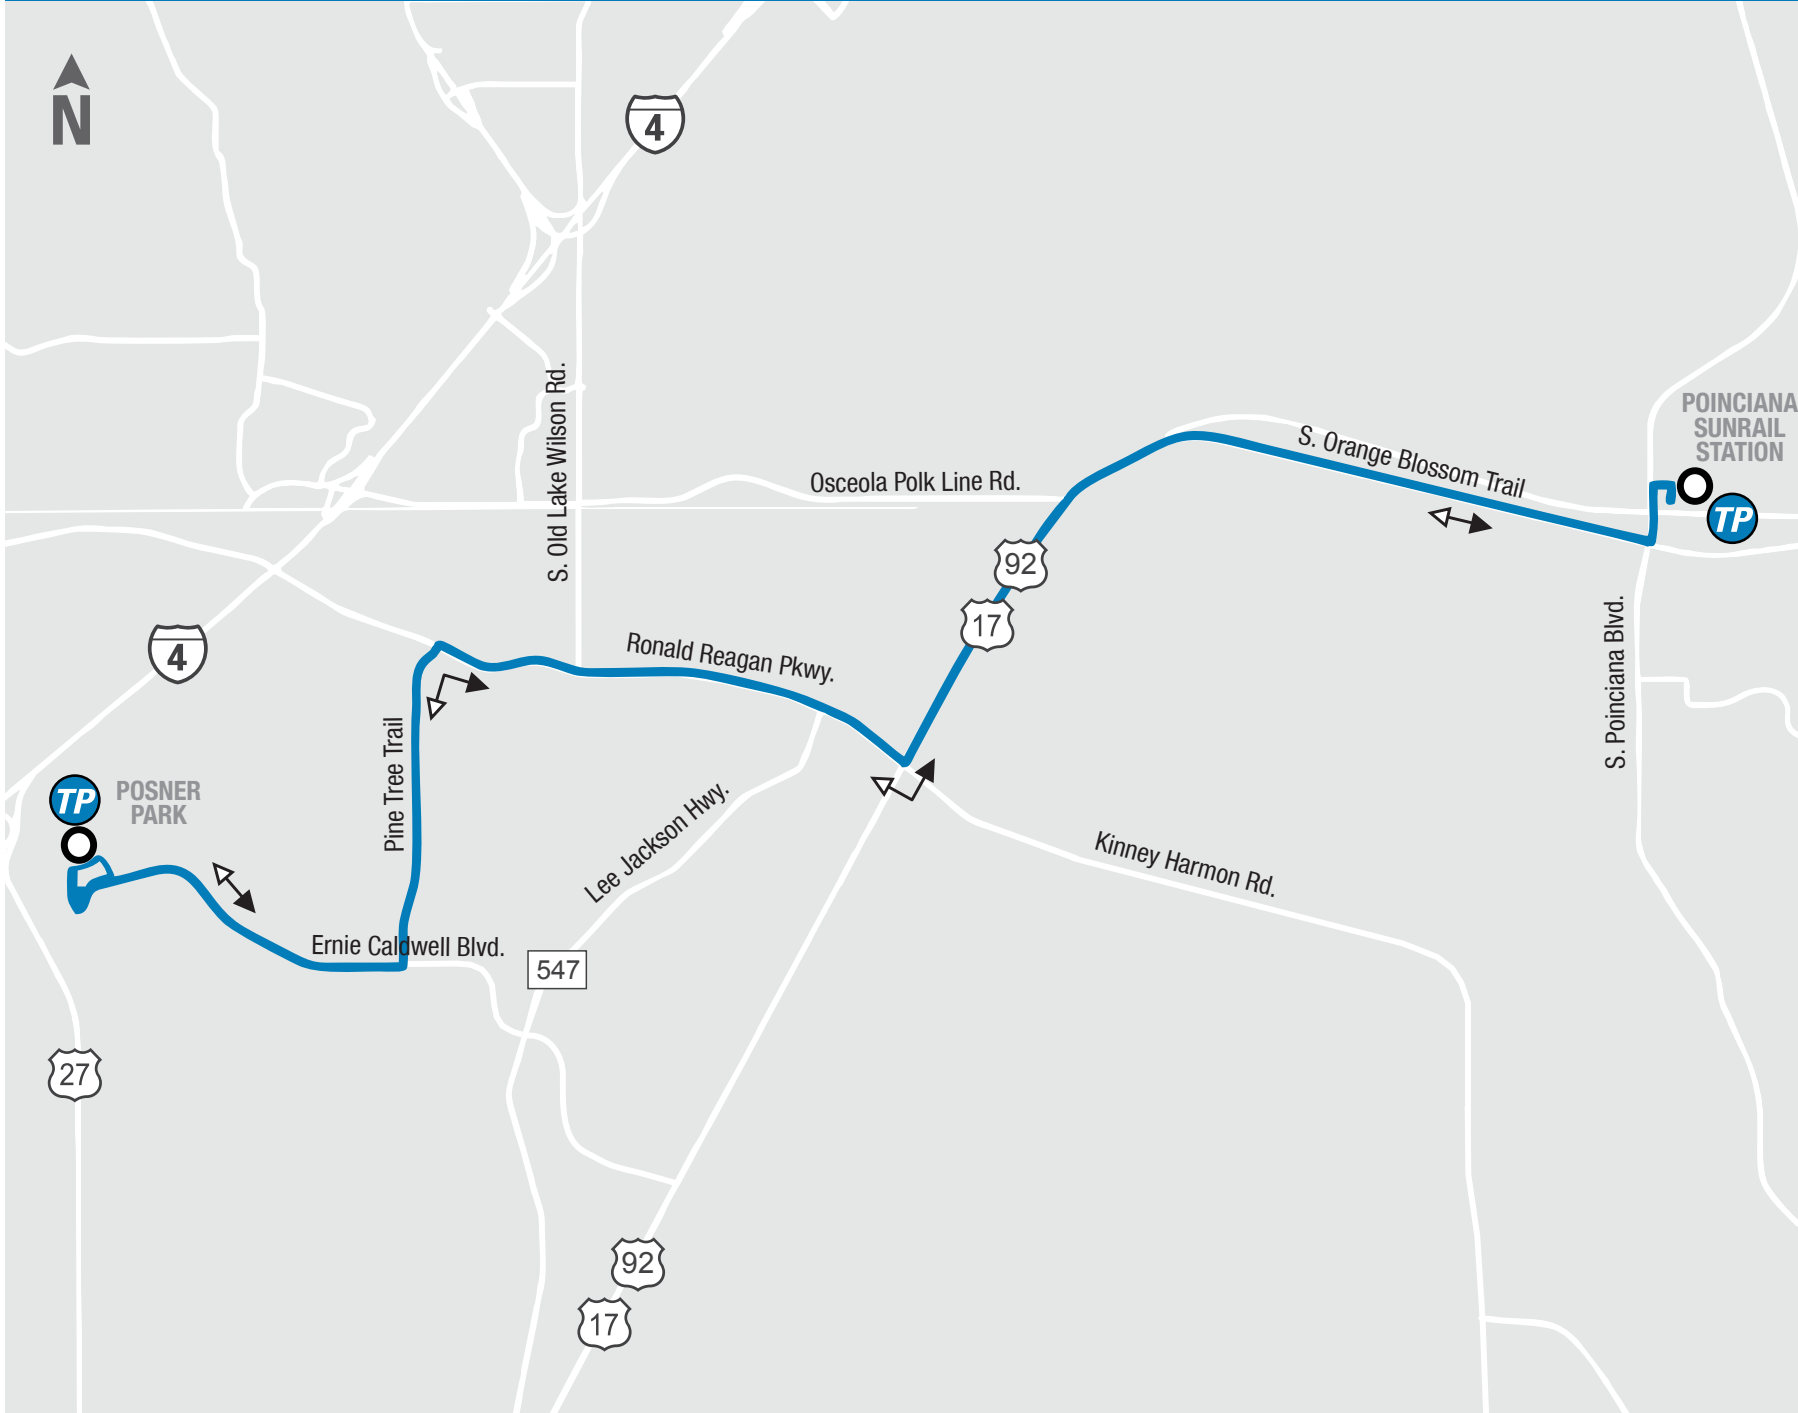

19X - POSNER PARK / POINCIANA EXPRESS

WEEKDAYS	NORTHBOUND		SOUTHBOUND	
	6:00	6:25	6:35	6:55
7:00	7:25	7:35	7:55	
8:00	8:25	8:35	8:55	
9:00	9:25	9:35	9:55	
10:00	10:25	10:35	10:55	
11:00	11:25	11:35	11:55	
12:00	12:25	12:35	12:55	
1:00	1:25	1:35	1:55	
2:00	2:25	2:35	2:55	
3:00	3:25	3:35	3:55	
4:00	4:25	4:35	4:55	
5:00	5:25	5:35	5:55	
6:00	6:25	6:35	6:55	

TP Transfer Points

TRANSFER POINTS PUNTOS DE TRANSFERENCIA

Posner Park: Rt 18X and 20X

Poinciana SunRail Station: SunRail and Lynx Routes

- ➔ From Posner Park to Poinciana SunRail Station
  Desde Posner Park hacia la Estación de Tren en Poinciana
- ➜ From Poinciana SunRail Station to Posner Park
  Desde la Estación de Tren en Poinciana hacia Posner Park